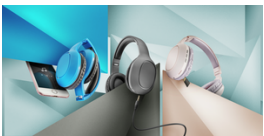

Lifestyle Images

22888_pictures_lifestyle_visual_1.jpg

ImageWidth: 10.500 px

ImageHeight: 5.250 px

ImageResolution: 300 dpi

Package Images